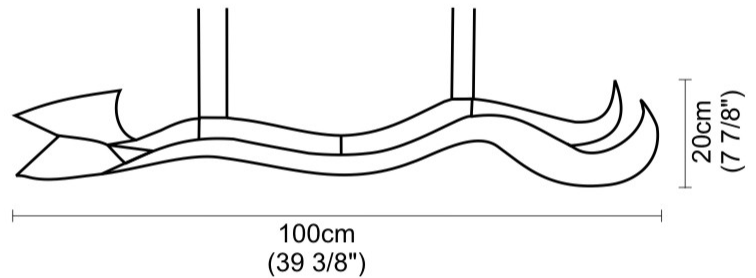

TEMPO PERSO SUSPENSION

D131244-

base number Finish
Options

1. To build a product code in our configurator select the specify button on the base model # product page
2. To build a manual product code on this datasheet choose from the options listed below in blue font and add the suffix to the base model #

GENERAL

Series: Tempo Perso
Partner: Knikerboker
Division: Design
Installation: Suspension
Product Type: Pendant
Mounting Location: Ceiling
Light Distribution: Indirect

PHYSICAL

Shape: Curves
Length (mm): 1000
Length (in): 39 3/8
Height (mm): 200
Height (in): 7 7/8
Fixture Finish: EWH / EBK / MAN / COF / PRD / SLF / GLF / CLF / BRL / EWS / EWG / EWC / EWR / EBS / EBG / EBC / EBC / EBB / MAS / MAD / MAC / MAB / COS / CGO / CCL / CBL / PRS / PRG / PRC / PRB

Fixture Material: Aluminum
Cable Details: 4 Steel Cables 2000mm / 78 3/4" - Silicon Cable 2000mm / 78 3/4"

ELECTRICAL

Lamp Type: LED
Total Output Wattage (W): 30
Dimming: Tri-Mode (Non-Dimming and Phase Dimming (120Vac only) and 0-10V Dimming)
Driver Included: Yes
Driver Location: Integrated
Driver Type: Constant Current - Universal
Driver Class: Class 2
Input Voltage (V): 120 - 277
Constant Current (MA): 250
Upon Request: 0-10Vdc dimming / Phase dimming @120Vac / 277Vac

LED

Number of LEDs: 3
Color Temperature (°K): 3000
Max. Delivered Lumen (lm): 3300
CRI: >85 CRI
Lamp Life (hrs): 50000

OPTICAL

RATINGS AND CERTIFICATIONS

Certified By: CSA Certified to UL and CSA Standards
IP rating: IP20